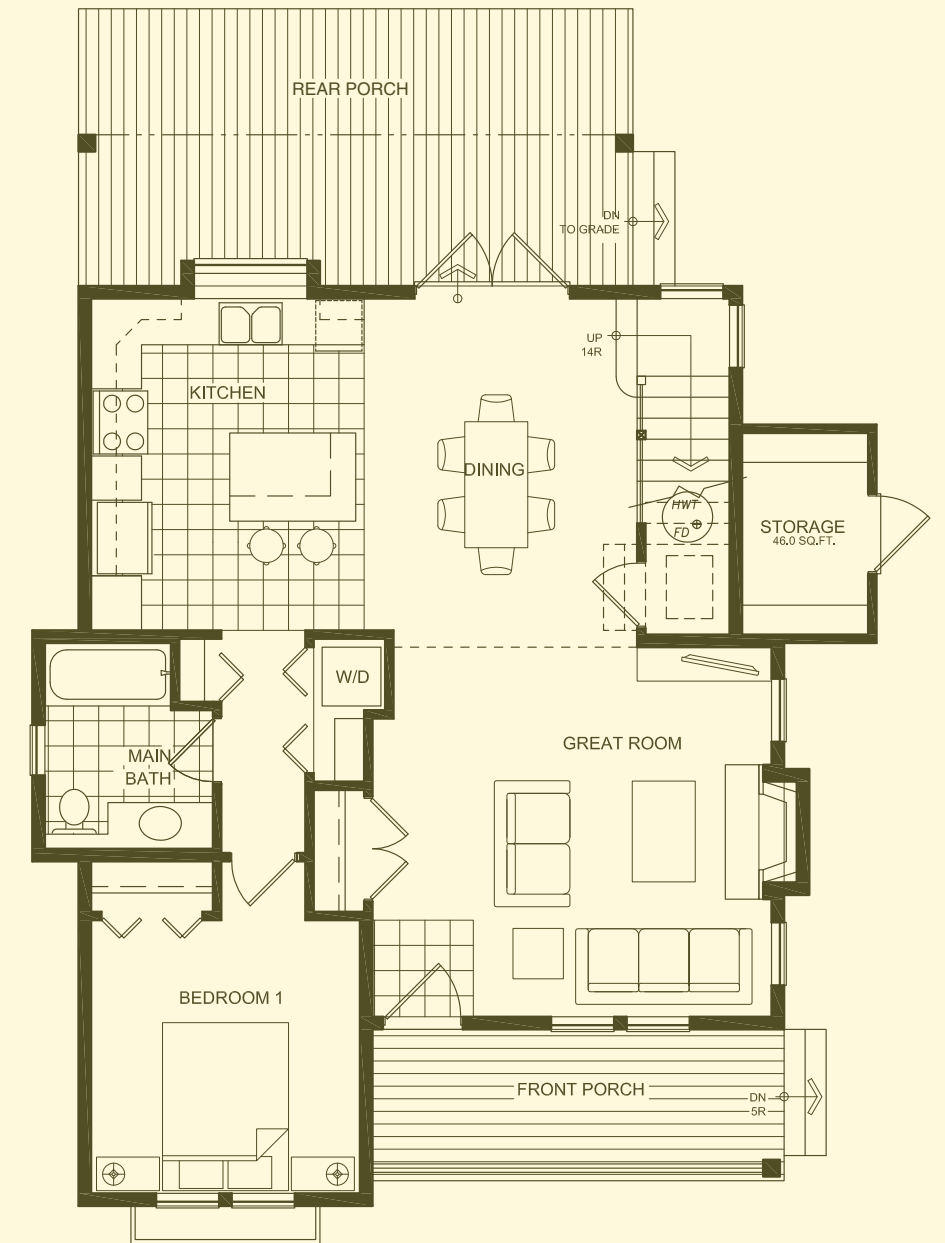

# Dogwood Cottage 3

PLAN D

Right Elevation

Front Elevation

**Upper Floor**  
Upper Area: 543 sq.ft.

**Main Floor**  
Main Area: 902 sq.ft.  
Total Area: 1445 sq.ft.