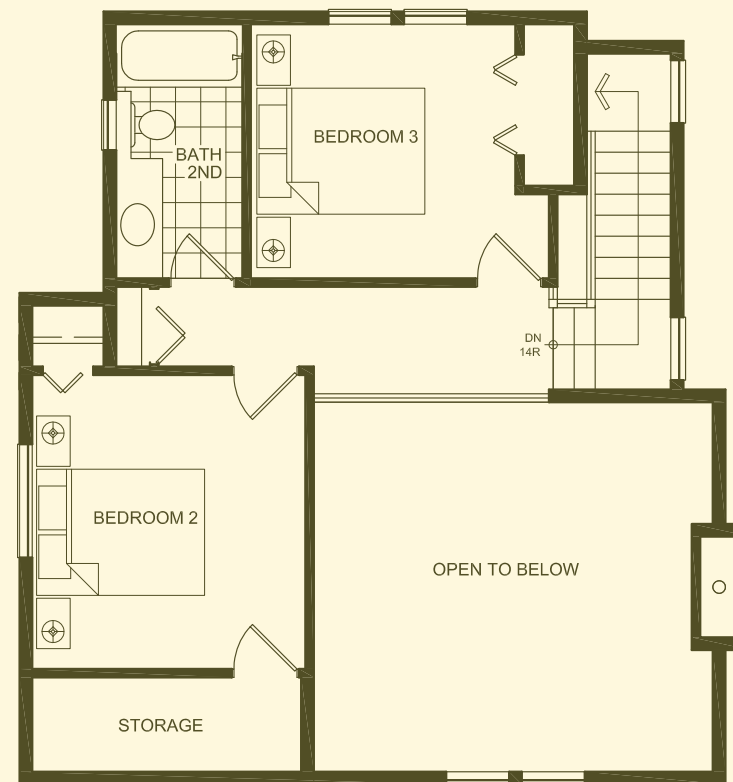

# Dogwood Cottage 3

PLAN D

Right Elevation

Front Elevation

**Upper Floor**  
Upper Area: 543 sq.ft.

**Main Floor**  
Main Area: 902 sq.ft.  
Total Area: 1445 sq.ft.