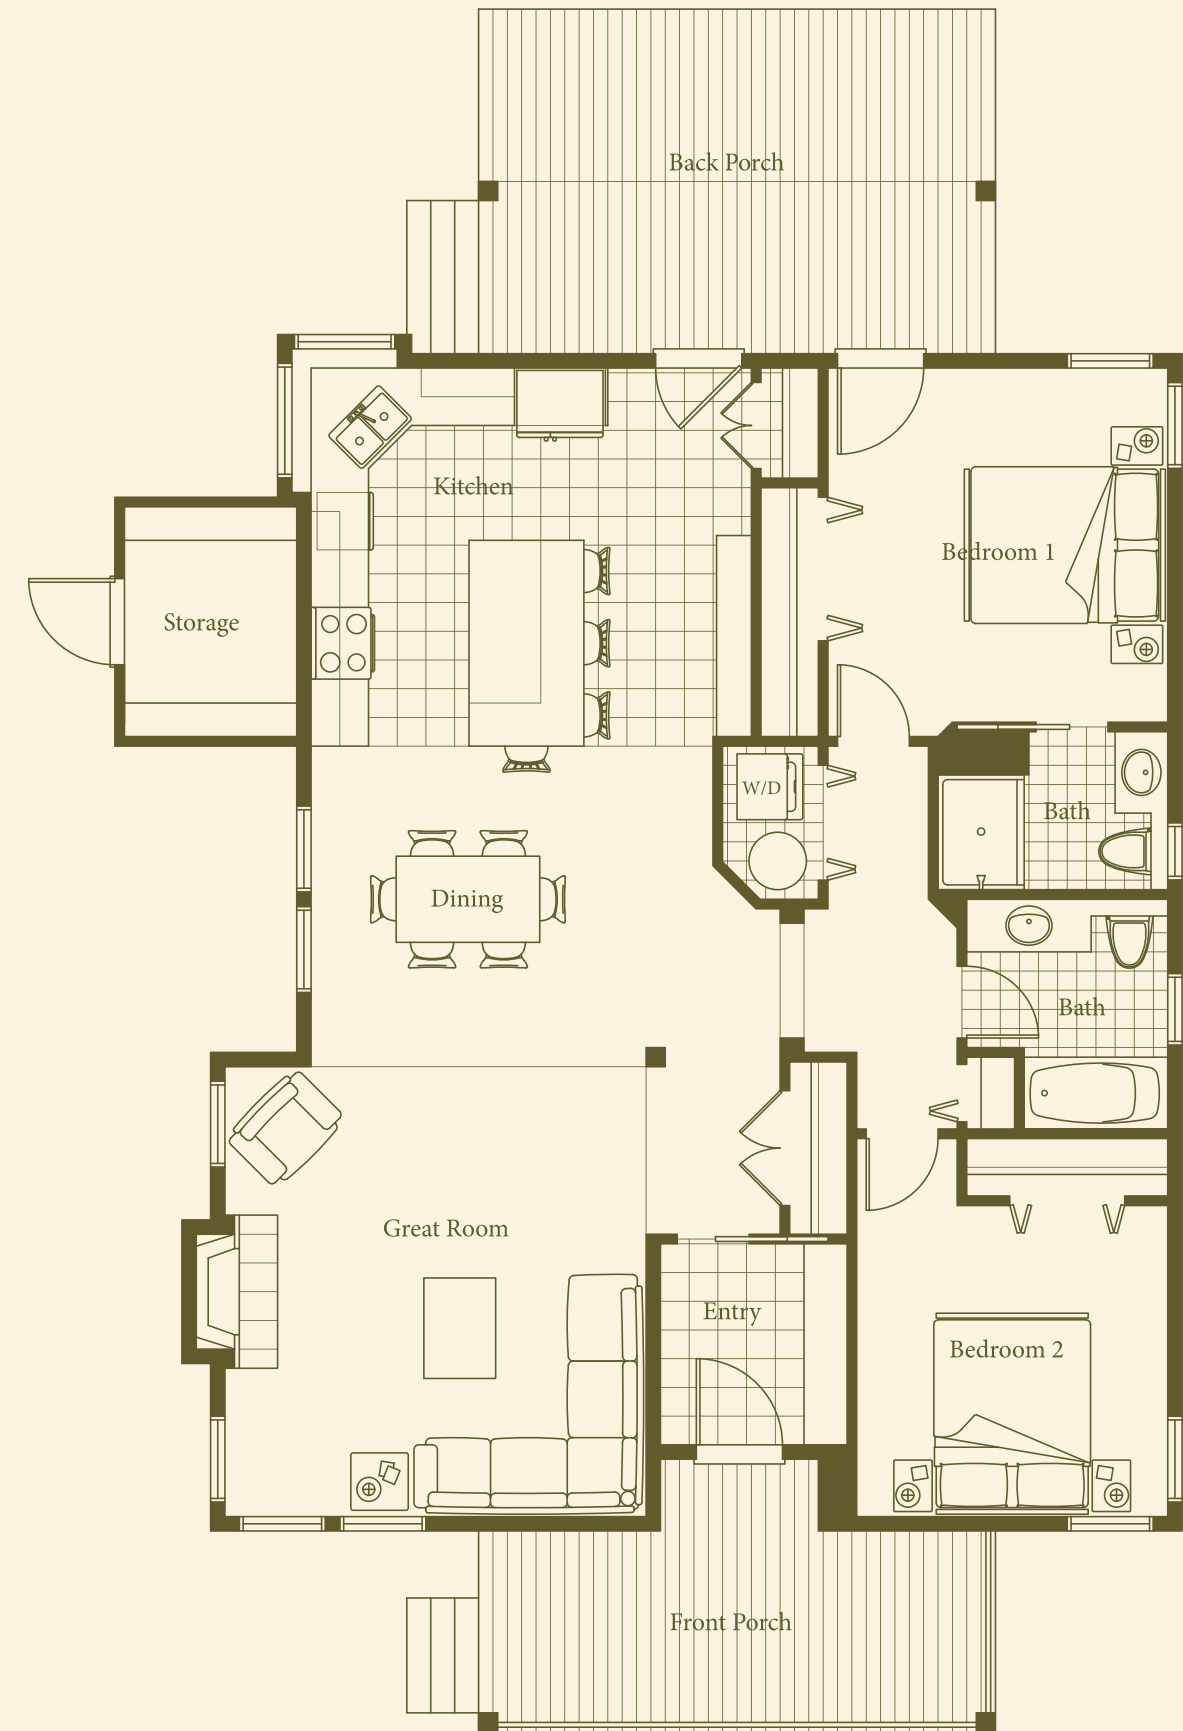

Mulberry Cottage

PLAN J

Left Elevation

Front Elevation

Main Floor

Main Area: 1298 sq.ft.

Total Area: 1298 sq.ft.