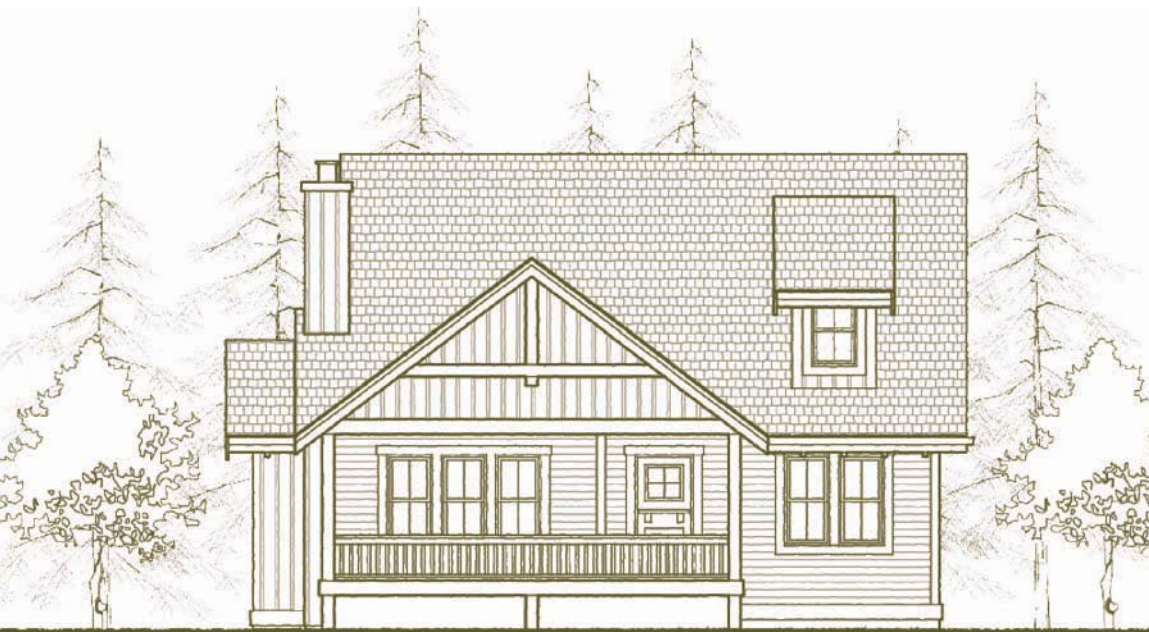

# Wisteria Cottage 2

PLAN I

Left Elevation

Front Elevation

Upper Floor  
Upper Area: 691 sq.ft.

Main Floor  
Main Area: 1237 sq.ft.  
Total Area: 1928 sq.ft.