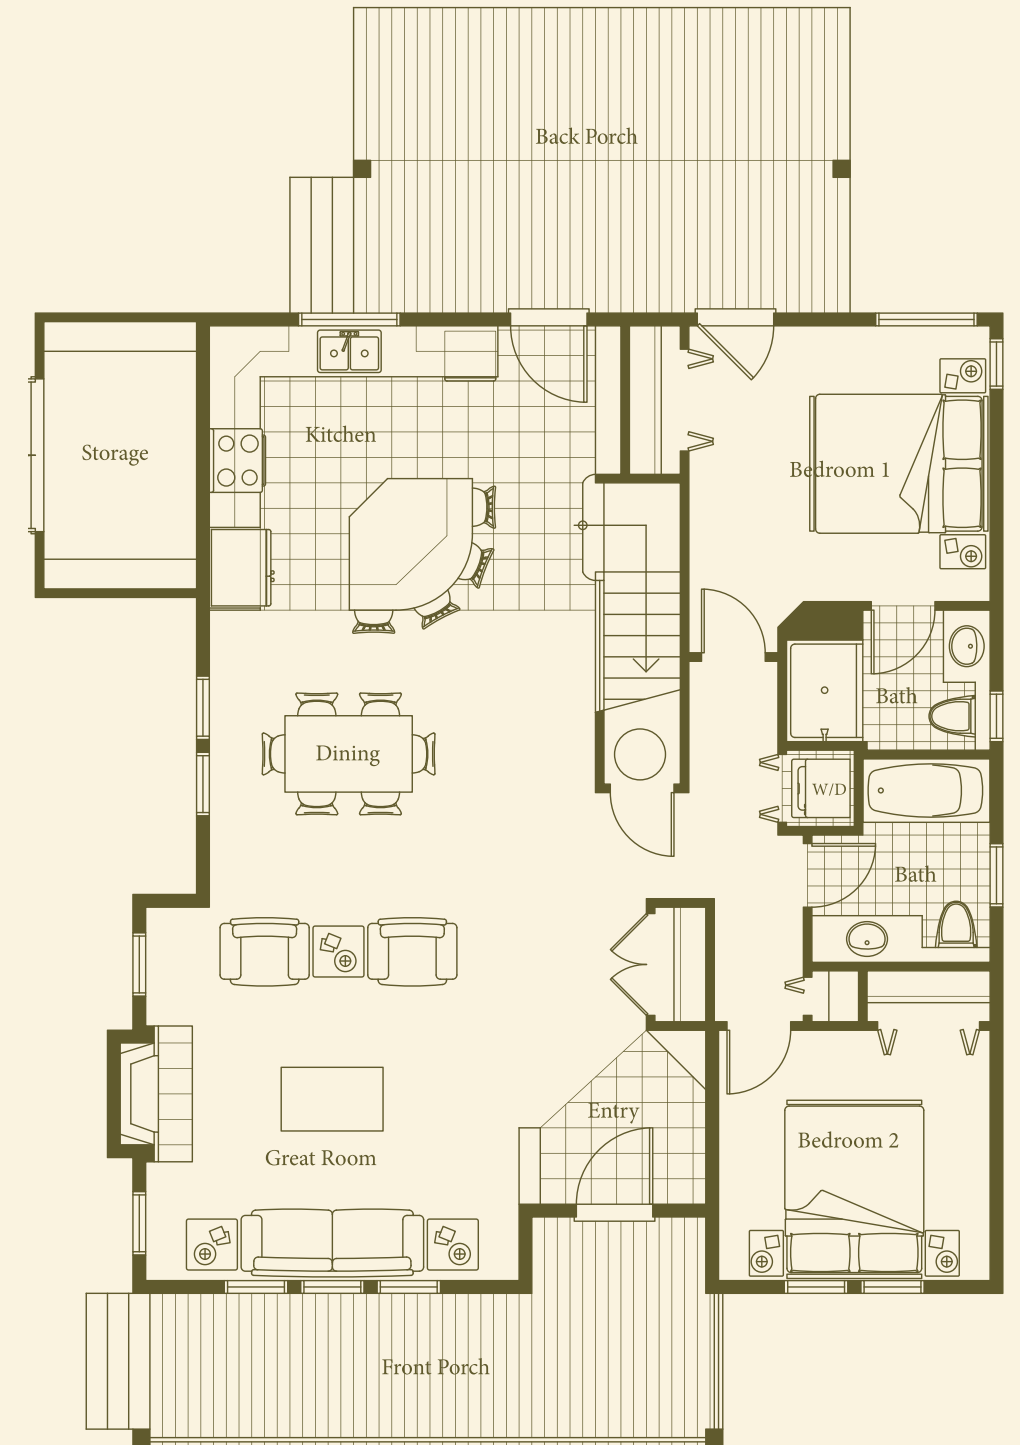

# Wisteria Cottage 2

PLAN I

Left Elevation

Front Elevation

Upper Floor  
Upper Area: 691 sq.ft.

Main Floor  
Main Area: 1237 sq.ft.  
Total Area: 1928 sq.ft.