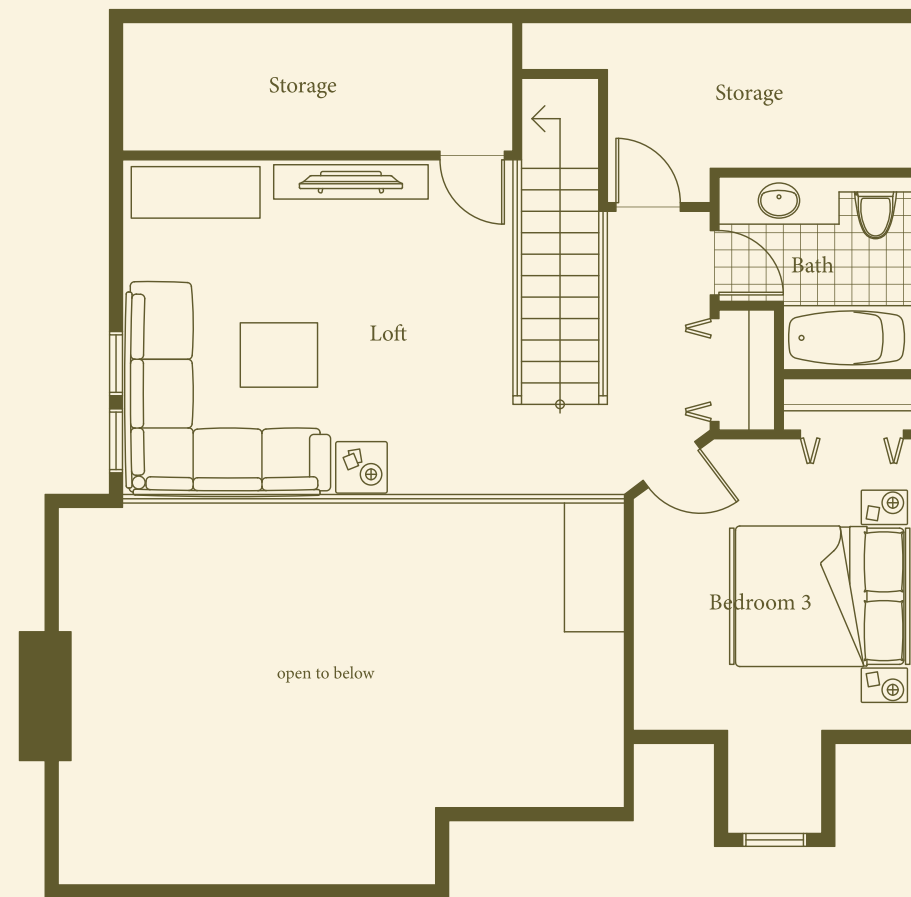

# Wisteria Cottage 2

PLAN I

Left Elevation

Front Elevation

Upper Floor  
Upper Area: 691 sq.ft.

Main Floor  
Main Area: 1237 sq.ft.  
Total Area: 1928 sq.ft.